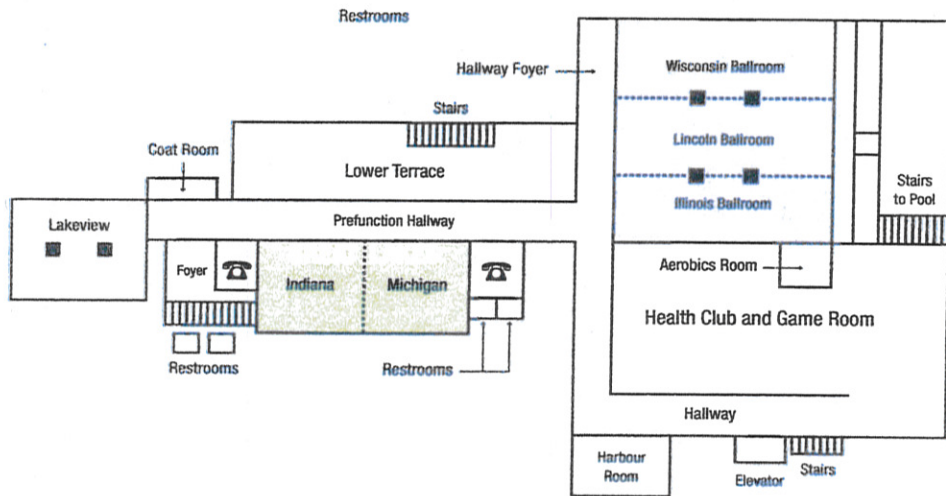

**Main Lobby Level**

**Lower Level**

**TOTAL SQUARE FOOTAGE**  
**14,292**

Room	Size	Sq. Ft.	Theatre	Classroom	U-Shape	Conference	Banquet
Grand Vista	51' x 48'	2448	250	171	80	N/A	240
Grand Vista Patio	17' x 47'	799	80	54	20	20	70
Grand Ballroom	70' x 50'	3500	300	240	80	N/A	270
Illinois	24' x 50'	1200	100	81	32	28	90
Lincoln	23' x 50'	1150	100	81	32	28	90
Wisconsin	24' x 50'	1200	100	81	32	28	90
Lakeview	42' x 42'	1764	150	75	32	30	125
Great Lakes	53' x 18'	954	100	40	24	20	60
Michigan	26' x 18'	468	50	15	14	10	30
Indiana	27' x 18'	486	50	15	14	10	30
Marquette	18' x 35'	630	40	9	14	10	40
Harbour Room	16' x 19'	304	20	9	10	10	20
Aerobics Room	33' x 21'	693	77	48	16	16	50
Grand Pavilion (Tent)	40' x 80'	3200	355	219	100	N/A	260